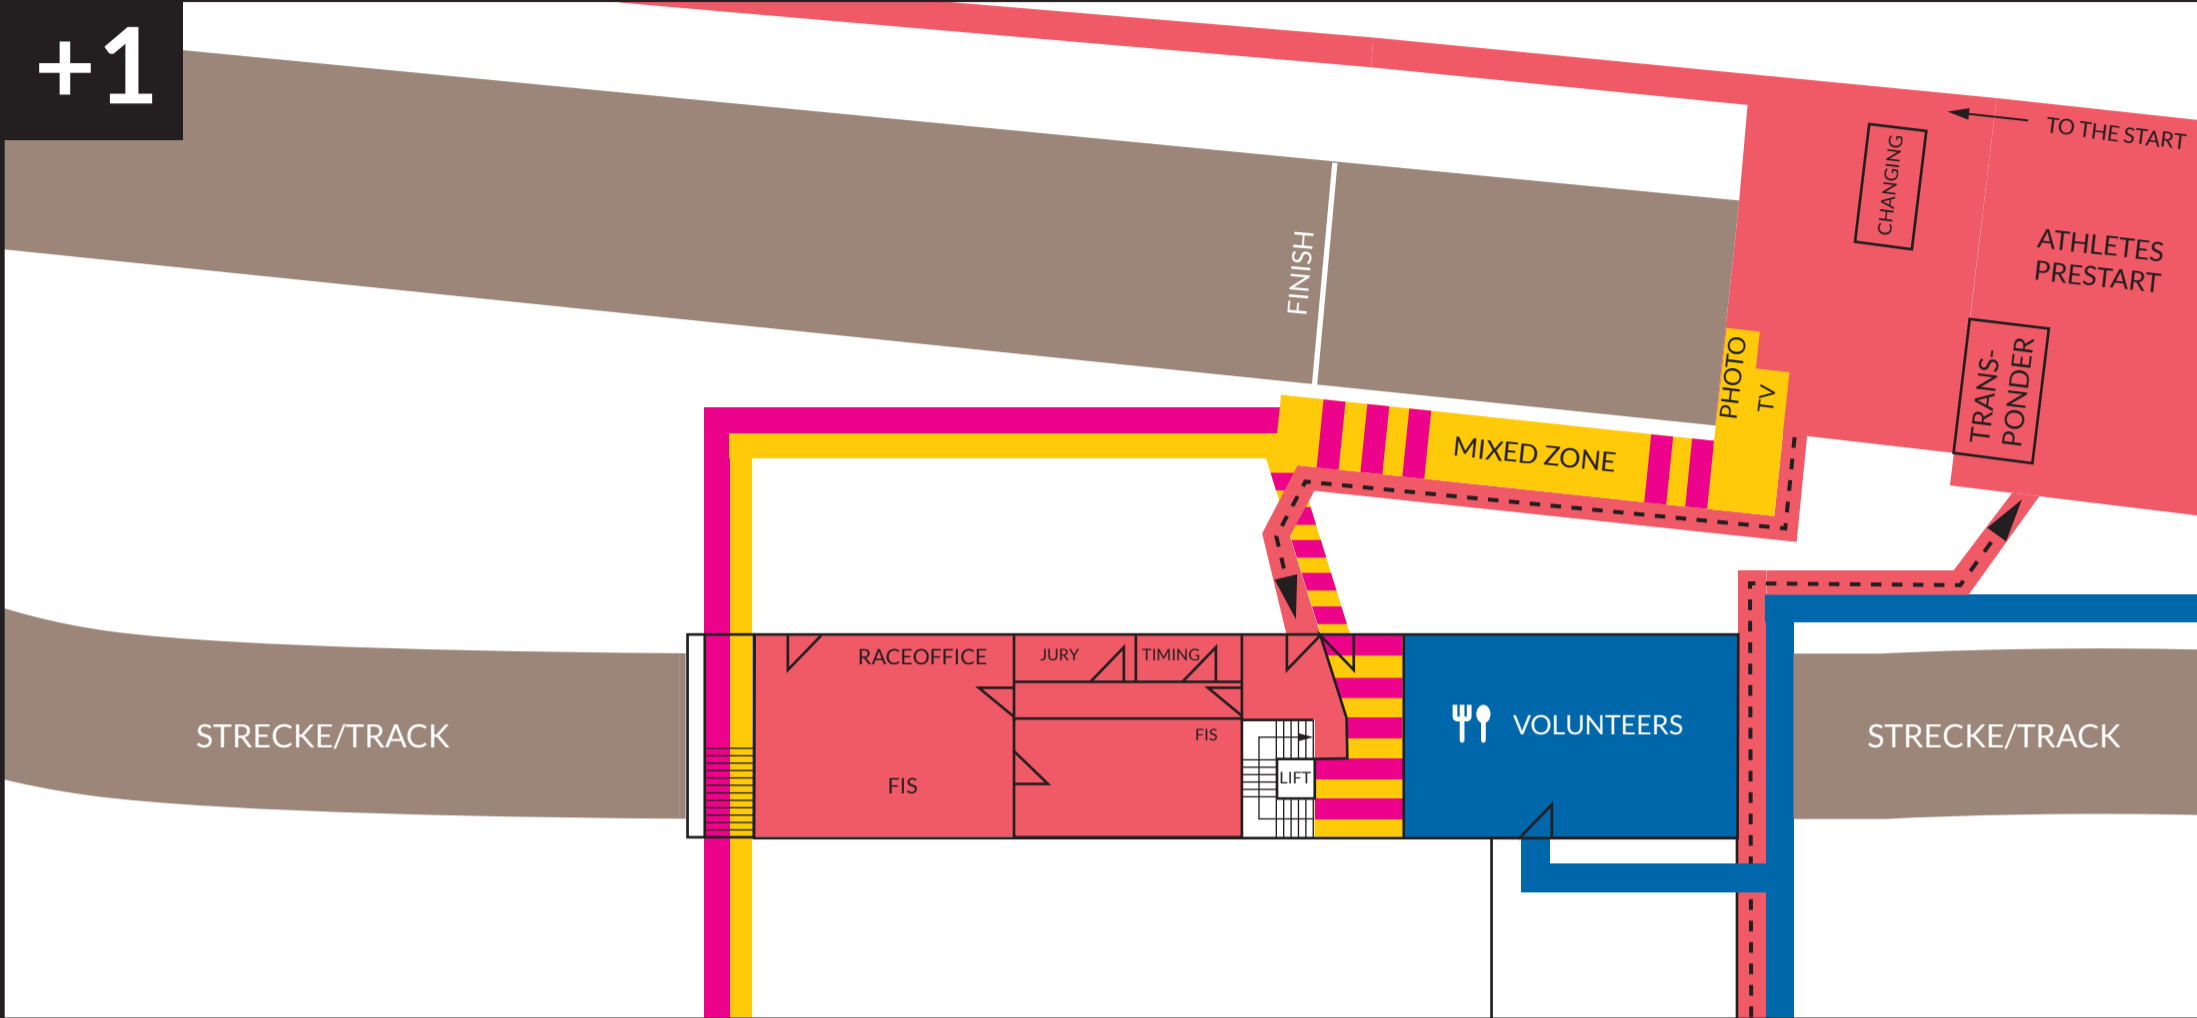

+2

+1

0

- ATHLETES, TEAMS, FIS
- TRACK & START/FINISH
- MEDIA & TV
- LOC
- PRESS CENTRE

STADION
NORDIC ARENA