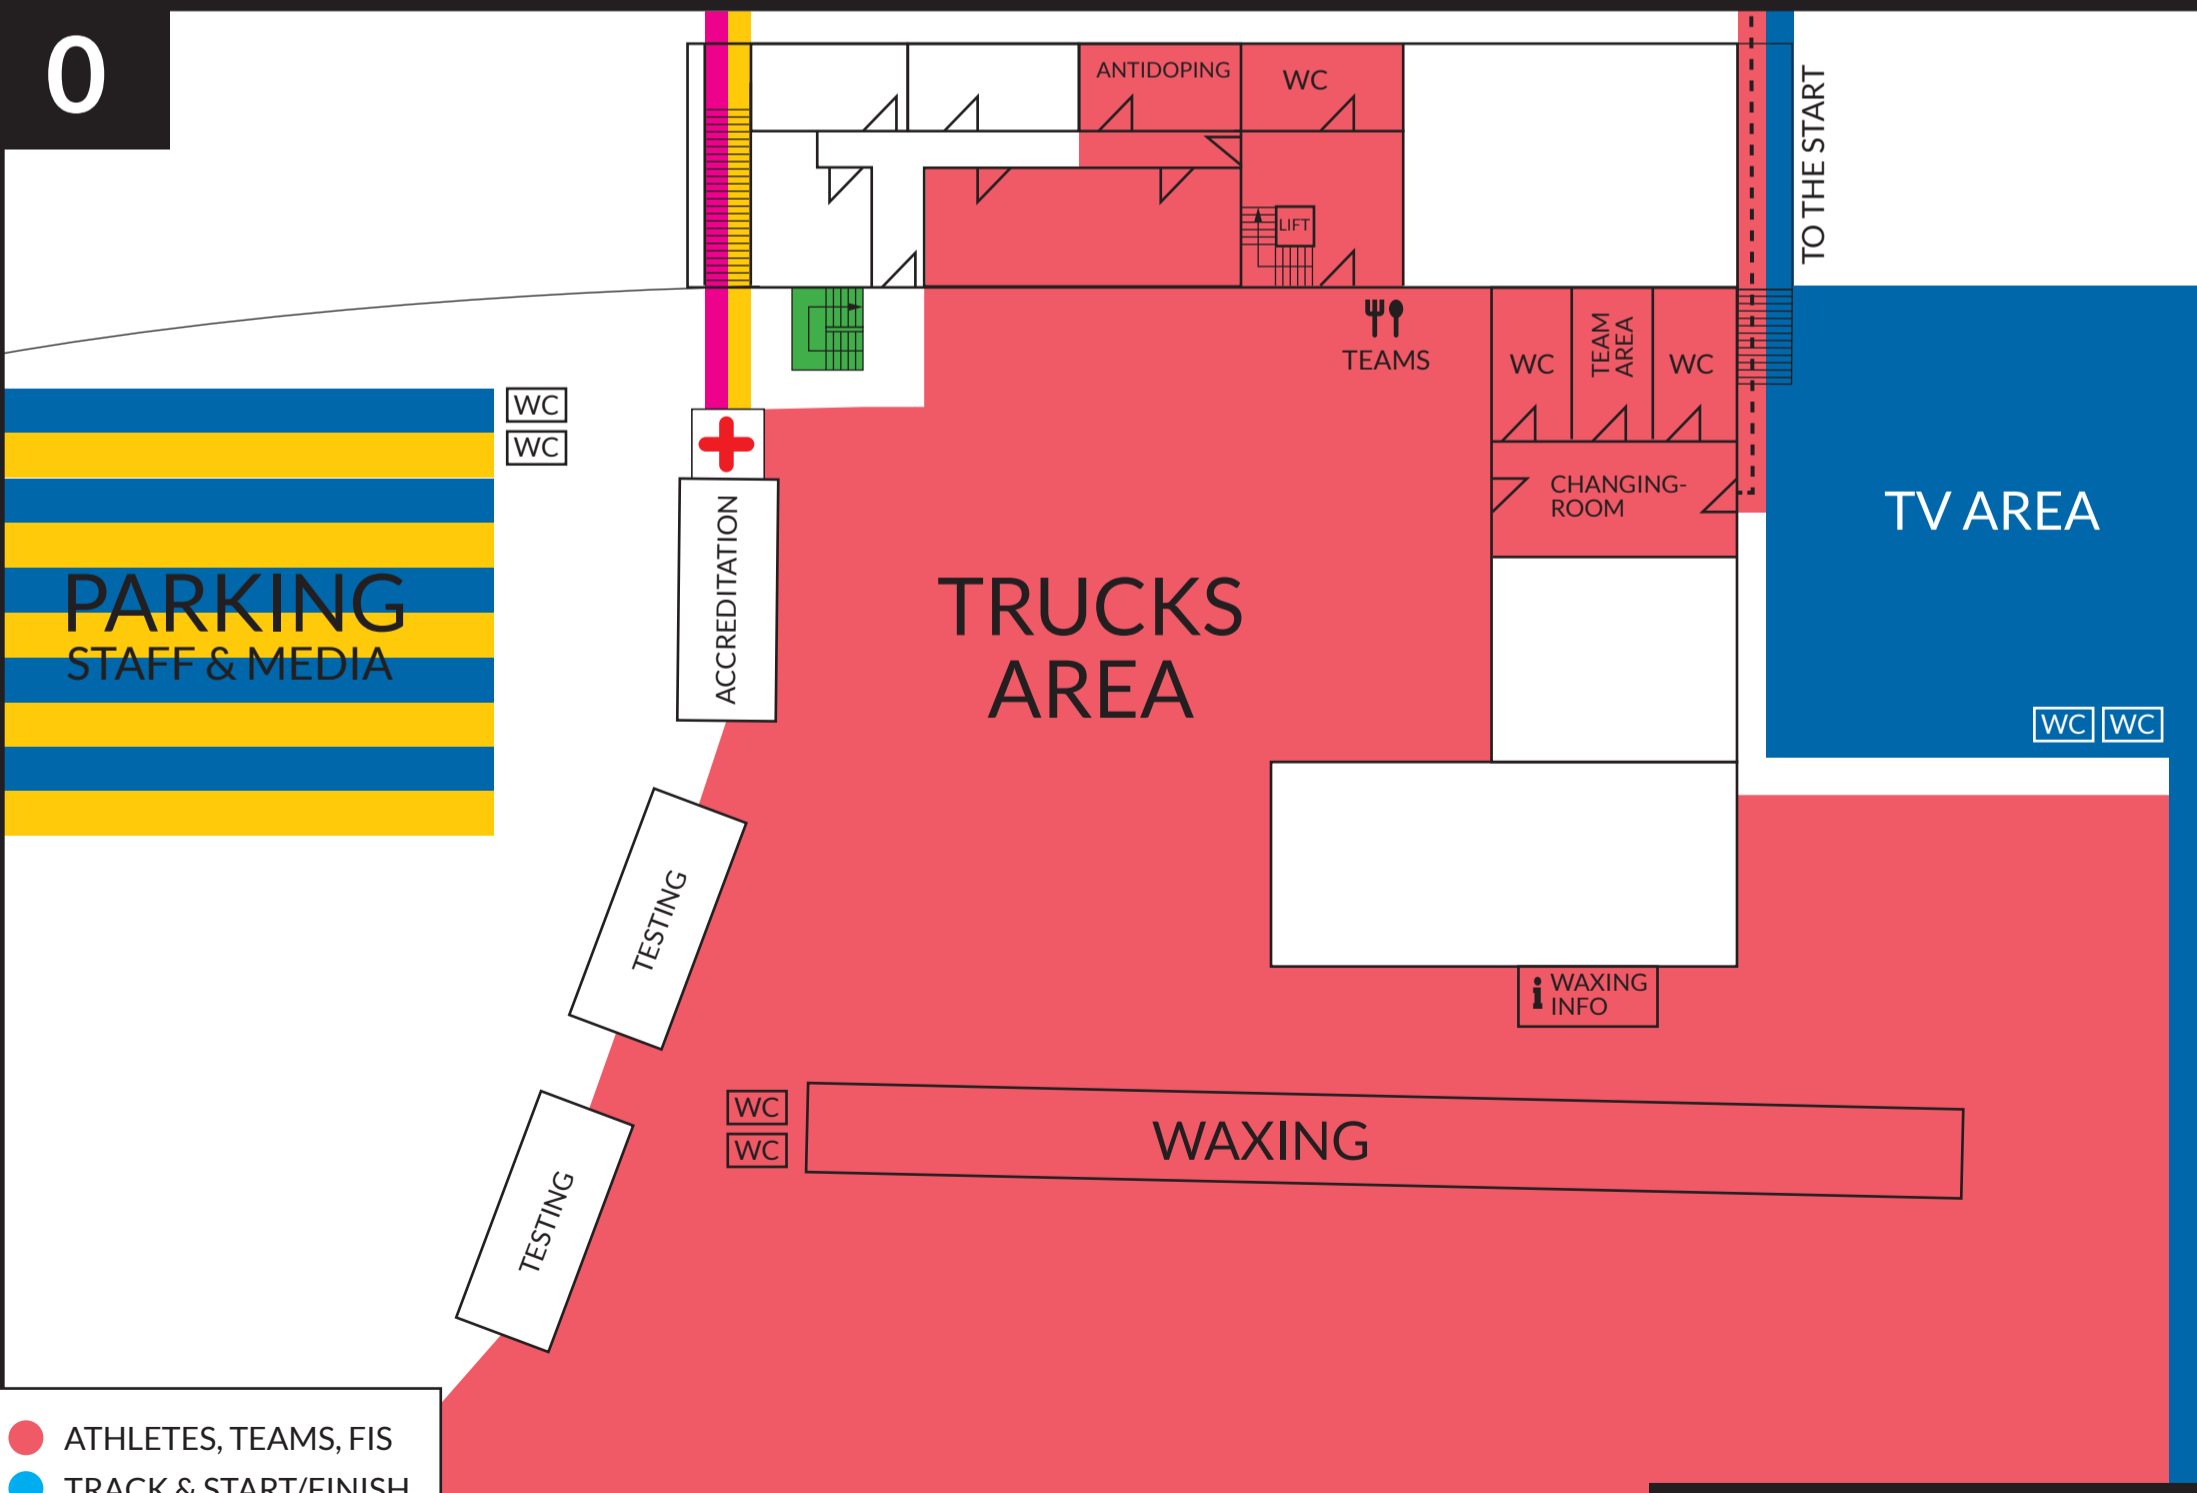

+2

+1

0

- ATHLETES, TEAMS, FIS
- TRACK & START/FINISH
- MEDIA & TV
- LOC
- PRESS CENTRE

STADION
NORDIC ARENA