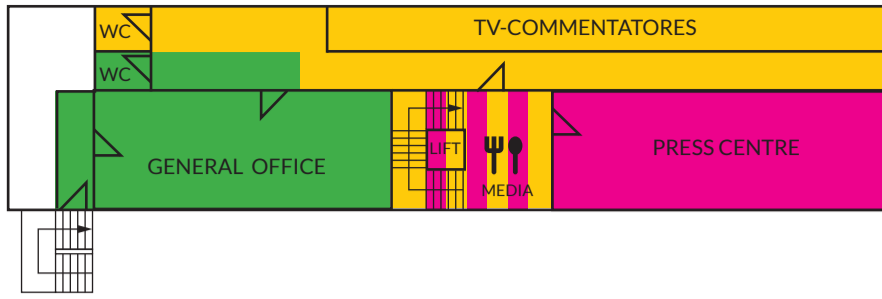

+2

+1

0

- ATHLETES, TEAMS, FIS
- TRACK & START/FINISH
- MEDIA & TV
- LOC
- PRESS CENTRE

STADION
NORDIC ARENA