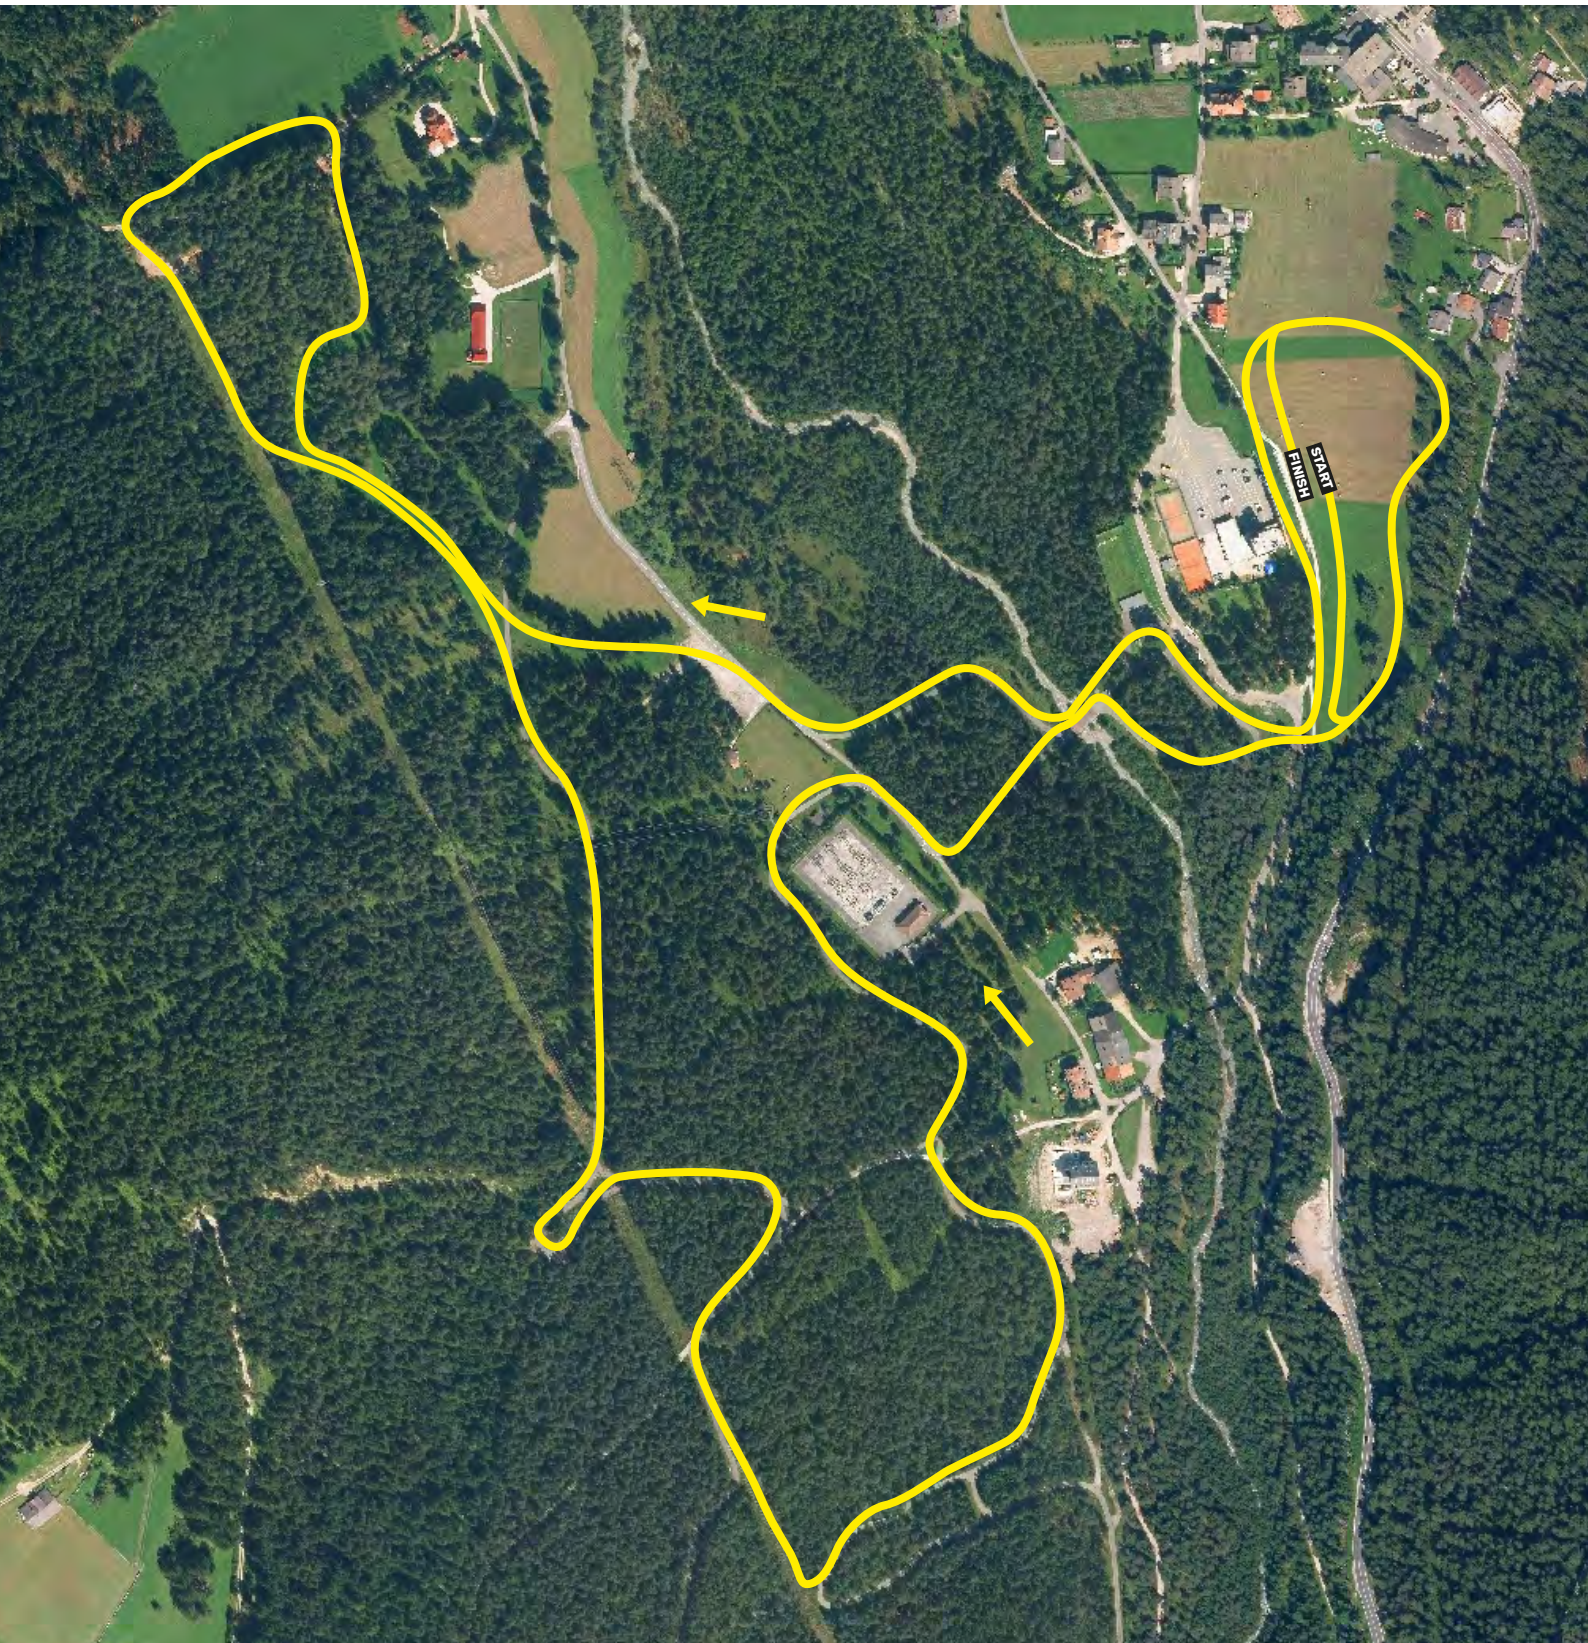

Nathalie 5km

E2
Nathalie 5 km

Course length:	5220m	Height Difference (HD):	54m	Lowest point:	1216m
Category:	D	Maximum Climb (MC):	54m	Highest point:	1270m
Competition Level:	WC/JWSC/CC	Total Climb (TC):	170m		